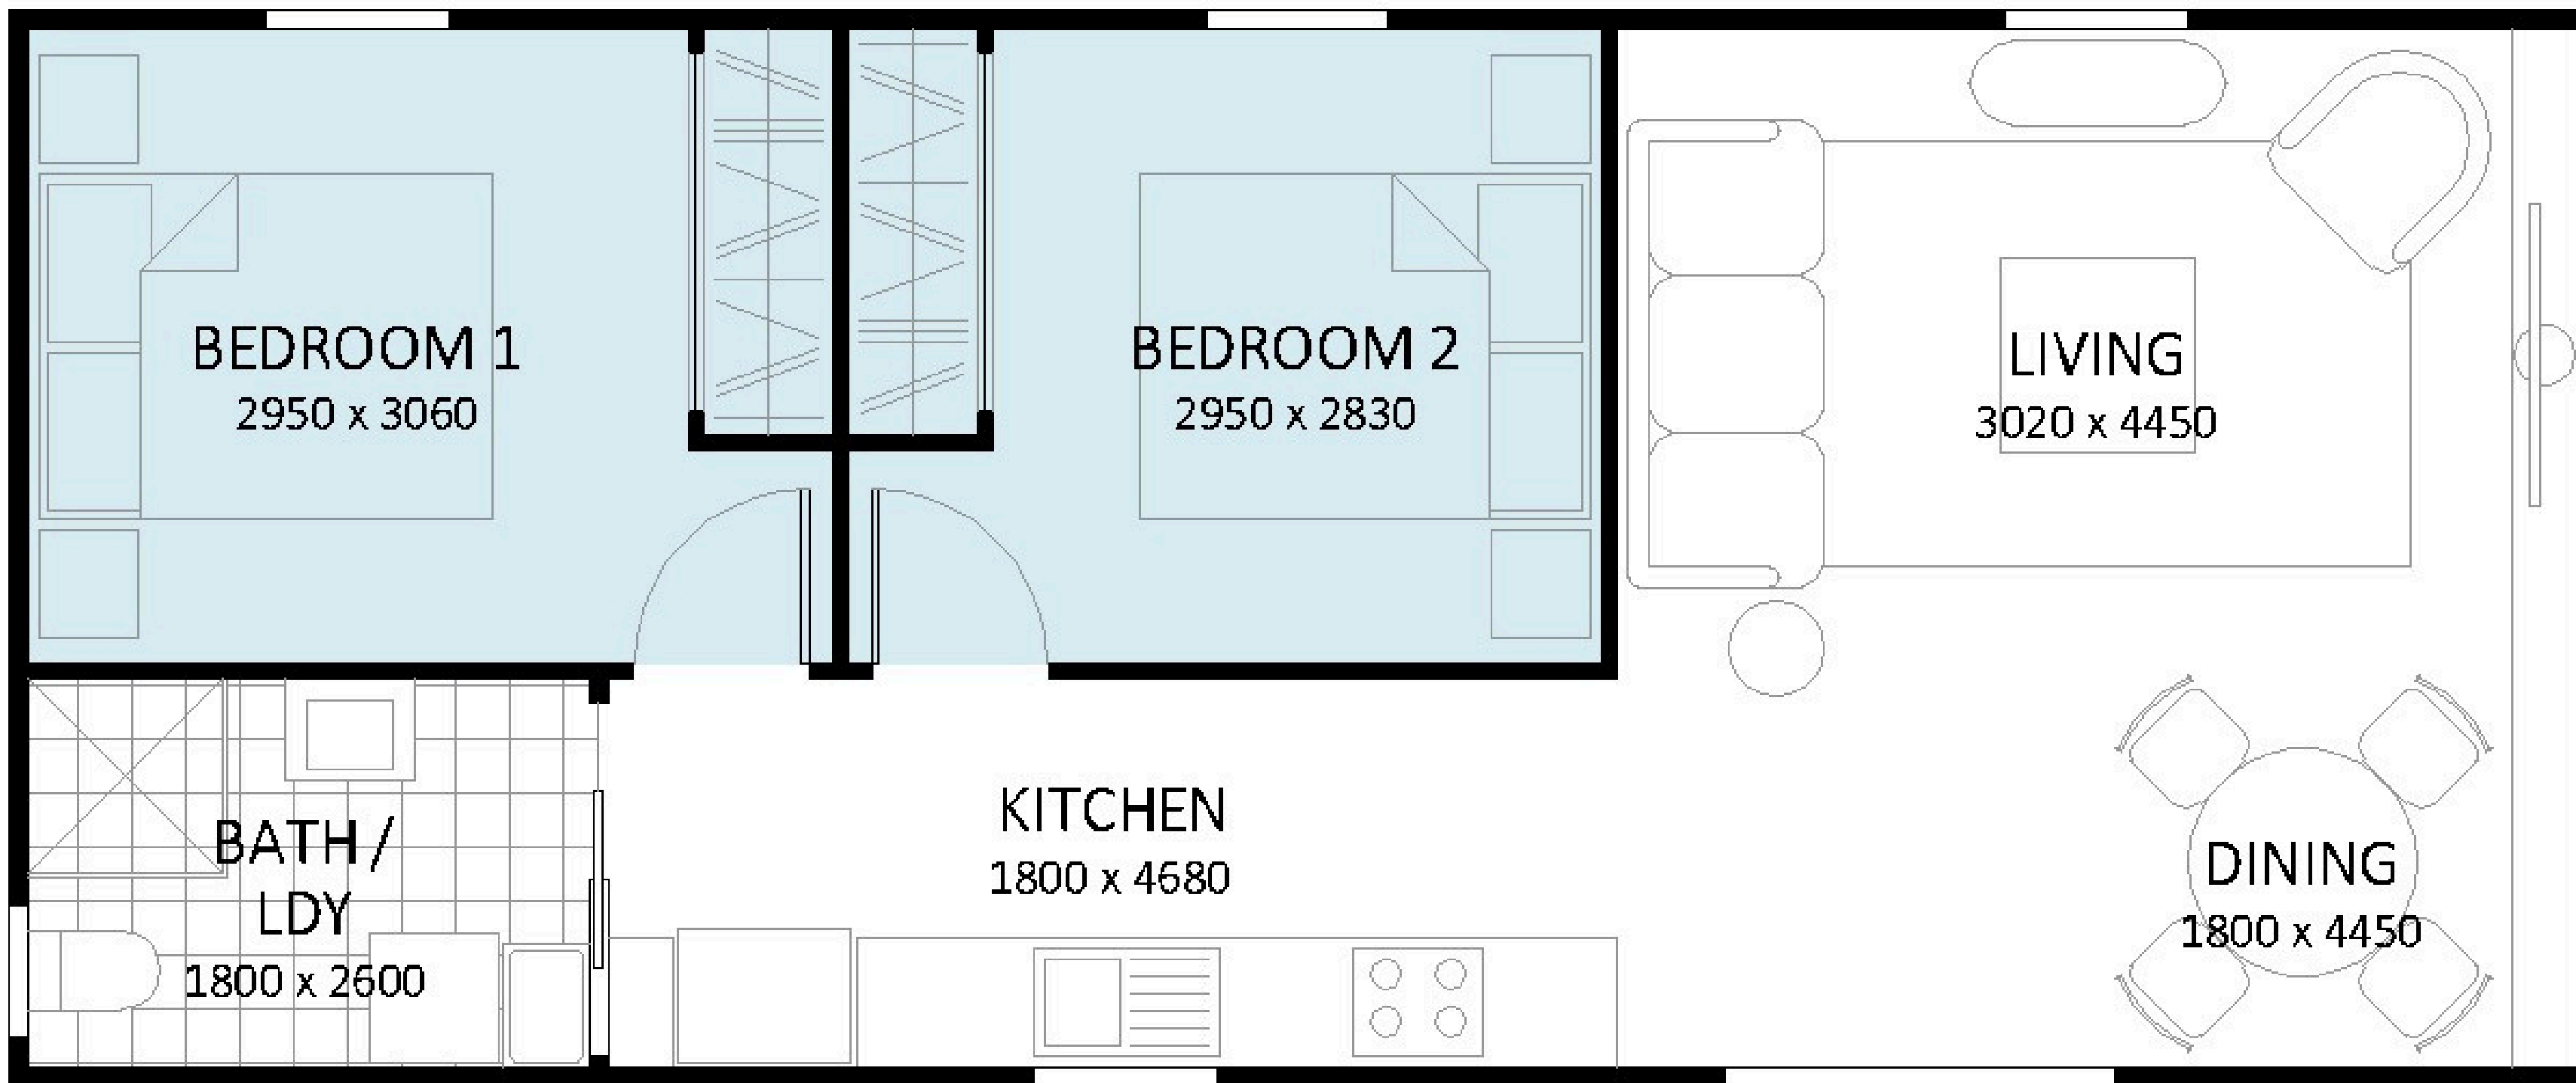

TOPAZ

BEDROOM 1
2950 x 3060

BEDROOM 2
2950 x 2830

LIVING
3020 x 4450

**BATH /
LDY**
1800 x 2600

KITCHEN
1800 x 4680

DINING
1800 x 4450