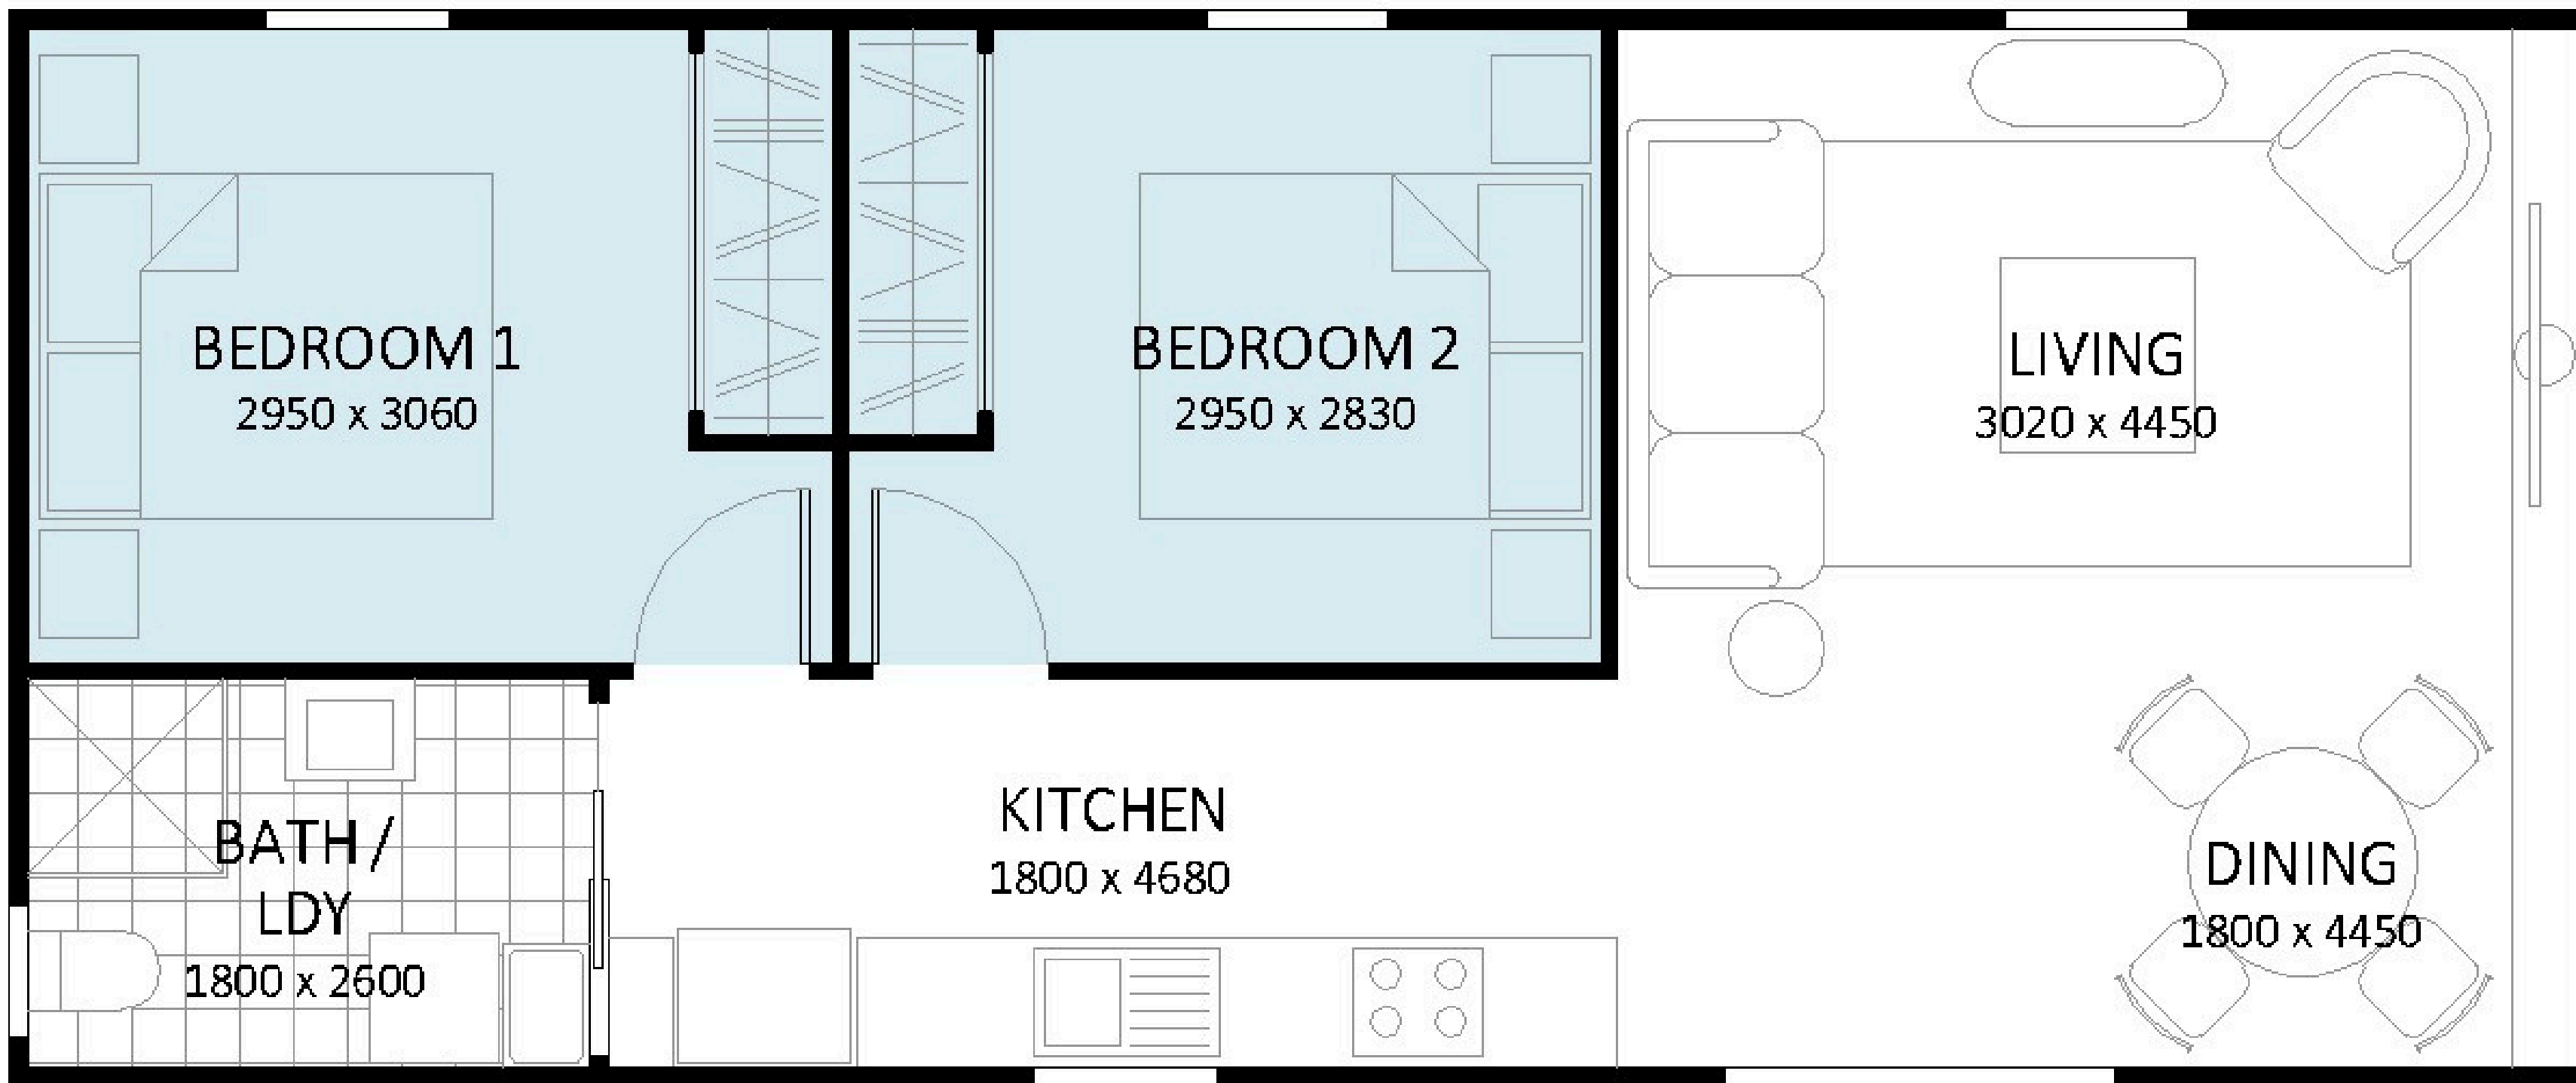

TOPAZ

☎ 0411 740 629 ✉ info@paramountpc.com.au

BEDROOM 1
2950 x 3060

BEDROOM 2
2950 x 2830

LIVING
3020 x 4450

**BATH /
LDY**
1800 x 2600

KITCHEN
1800 x 4680

DINING
1800 x 4450